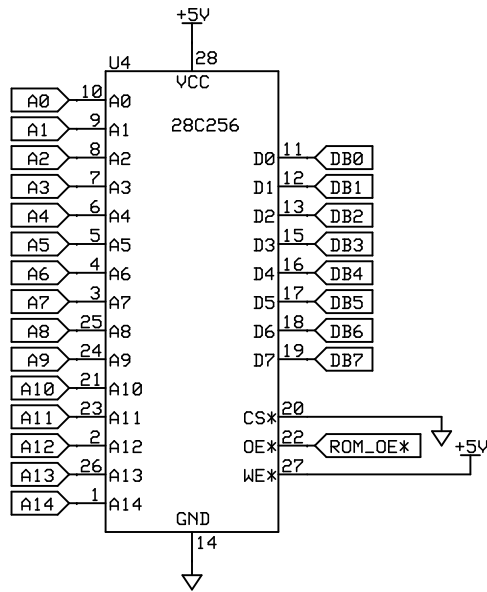

Address Map  
 ROM 00000-07FFF  
 RAM 08000-0FFFF  
 MUART 10000-1000F

Christle Engineering

Mini 68008

Mike Christle

Rev 3.0

2/28/2016

Page 2 of 2