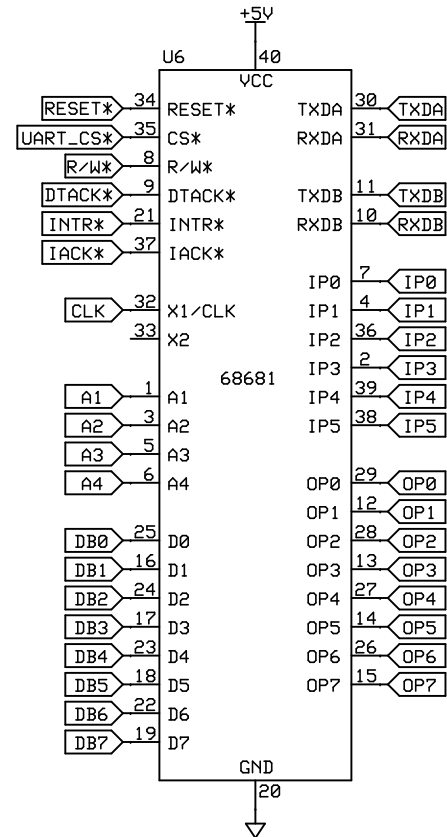

Address Map  
 ROM 00000-07FFF  
 RAM 08000-0FFFF  
 MUART 10000-1000F

Christle Engineering

Mini 68008

Mike Christle

Rev 3.0

2/28/2016

Page 2 of 2