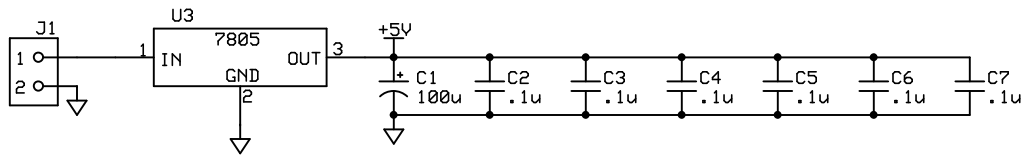

Address Map  
 ROM 00000-07FFF  
 RAM 08000-0FFFF  
 MUART 10000-1000F

Christle Engineering

Mini 68008

Mike Christle

Rev 3.0

2/28/2016

Page 2 of 2