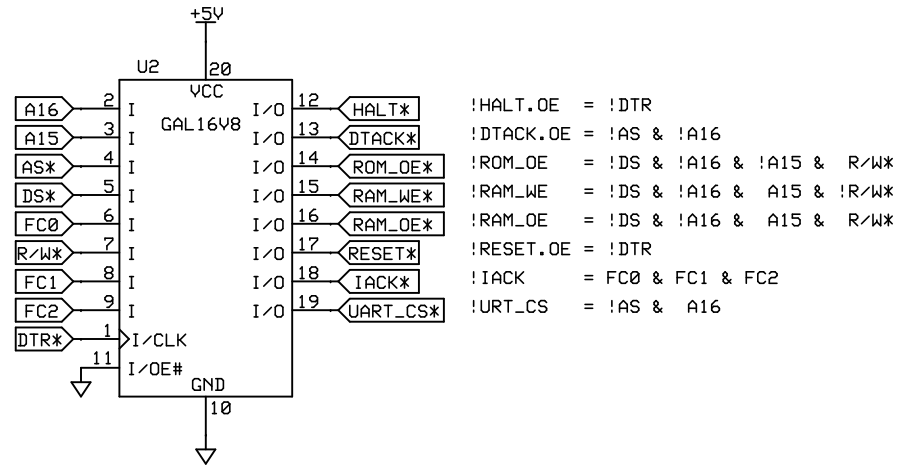

Address Map  
 ROM 00000-07FFF  
 RAM 08000-0FFFF  
 MUART 10000-1000F

Christle Engineering

Mini 68008

Mike Christle

Rev 3.0

2/28/2016

Page 2 of 2