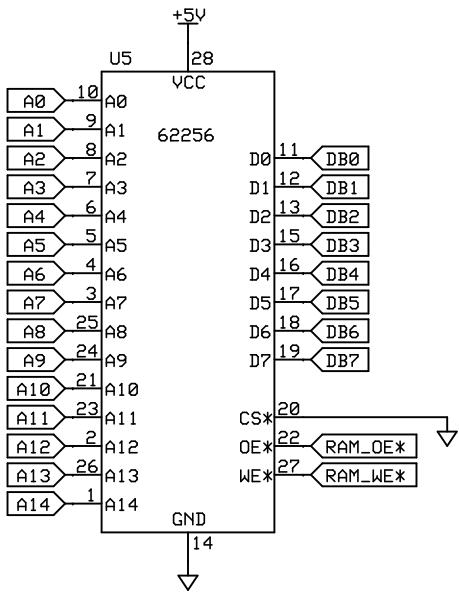

Address Map  
 ROM 00000-07FFF  
 RAM 08000-0FFFF  
 MUART 10000-1000F

Christle Engineering

Mini 68008

Mike Christle

Rev 3.0

2/28/2016

Page 2 of 2